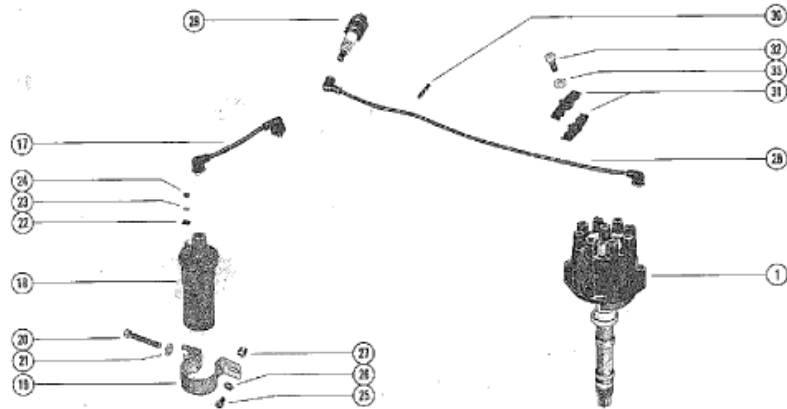

**MERCURY MARINE**

Parts List						
Ref	Class	Part	Description	Qty	Comment	Footnote
1		64026A	DISTRIBUTOR ASSEMBLY, COMF	1	LEFT HAND CRANKSHAFT ROT.	
1		64026A	DISTRIBUTOR ASSEMBLY, COMF	1	RIGHT HAND CRANKSHAFT RO	
2	393	3230	CAP, DISTRIBUTOR	1		
	37	54675	DECAL, DISTRIBUTOR CAP	1		
3		49924	ROTOR	1		
4	10	36046	SCREW, BREAKER AND COND	3		
5	81	64851	CONDENSER	1		
6		64850	BREAKER ASSEMBLY	1		
7	84	64846	LEAD ASSEMBLY, PRIMARY TE	1		
8	54	60048A	CLAMP ASSEMBLY, DISTRIBUT	2		
9		54205	BUMPER, CLAMP	2		
10	10	21335	SCREW, CLAMP TO DISTRIBUT	2		
11	13	26996	LOCKWASHER, DISTRIBUTOR	2		
12	43	64907	GEAR, DRIVE (LEFT HAND CRA	1		
12	43	64908	GEAR, DRIVE (RIGHT HAND CF	1		
13	17	58021	PIN, DRIVE GEAR	1		
14	27	58025	"O" RING, DISTRIBUTOR	1		4
15		58258	CLAMP, DISTRIBUTOR TO INTAK	1		
16	10	29198	SCREW, DISTRIBUTOR CLAMP A	1		
17	84	65796	LEAD ASSEMBLY, DISTRIBUTOR	1		
18		26433	COIL, IGNITION	1		
19		33321	BRACKET, IGNITION COIL MOUN	1		
20	10	33311	SCREW, BRACKET TO IGNITION	1		
21	13	35048	LOCKWASHER, BRACKET SCREW	1		
22	12	30164	WASHER, IGNITION COIL TERMIN	2		
23	13	26996	LOCKWASHER, IGNITION COIL T	2		
24	11	20645	NUT, IGNITION COIL TERMINAL	2		
25	10	34613	SCREW, IGNITION COIL ATTACH	1		
26	12	20553	WASHER, IGNITION COIL ATTAC	1		
27	23	60339	SPACER, IGNITION COIL ATTACH	1		
25	10	26332	SCREW, IGNITION COIL ATTACH	1		
26	12	20553	WASHER, IGNITION COIL ATTAC	1		
27	23	36534	SPACER, IGNITION COIL ATTACH	1		
28	84	65795	LEAD ASSEMBLY, HIGH TENSION	1	SERIAL 00000000-03838787	
28	84	65795	LEAD ASSEMBLY, HIGH TENSION	1	SERIAL 00000000-03838787	
28	84	65795	LEAD ASSEMBLY, HIGH TENSION	1	SERIAL 00000000-03838787	
28	84	65795	LEAD ASSEMBLY, HIGH TENSION	1	SERIAL 00000000-03838787	
28	84	65795	LEAD ASSEMBLY, HIGH TENSION	2	SERIAL 00000000-03838787	
28	84	65795	LEAD ASSEMBLY, HIGH TENSION	2	SERIAL 00000000-03838787	
28	84	67957	LEAD ASSEMBLY, HIGH TENSION	1	SERIAL 03838788-09999999	
28	84	67957	LEAD ASSEMBLY, HIGH TENSION	1	SERIAL 03838788-09999999	